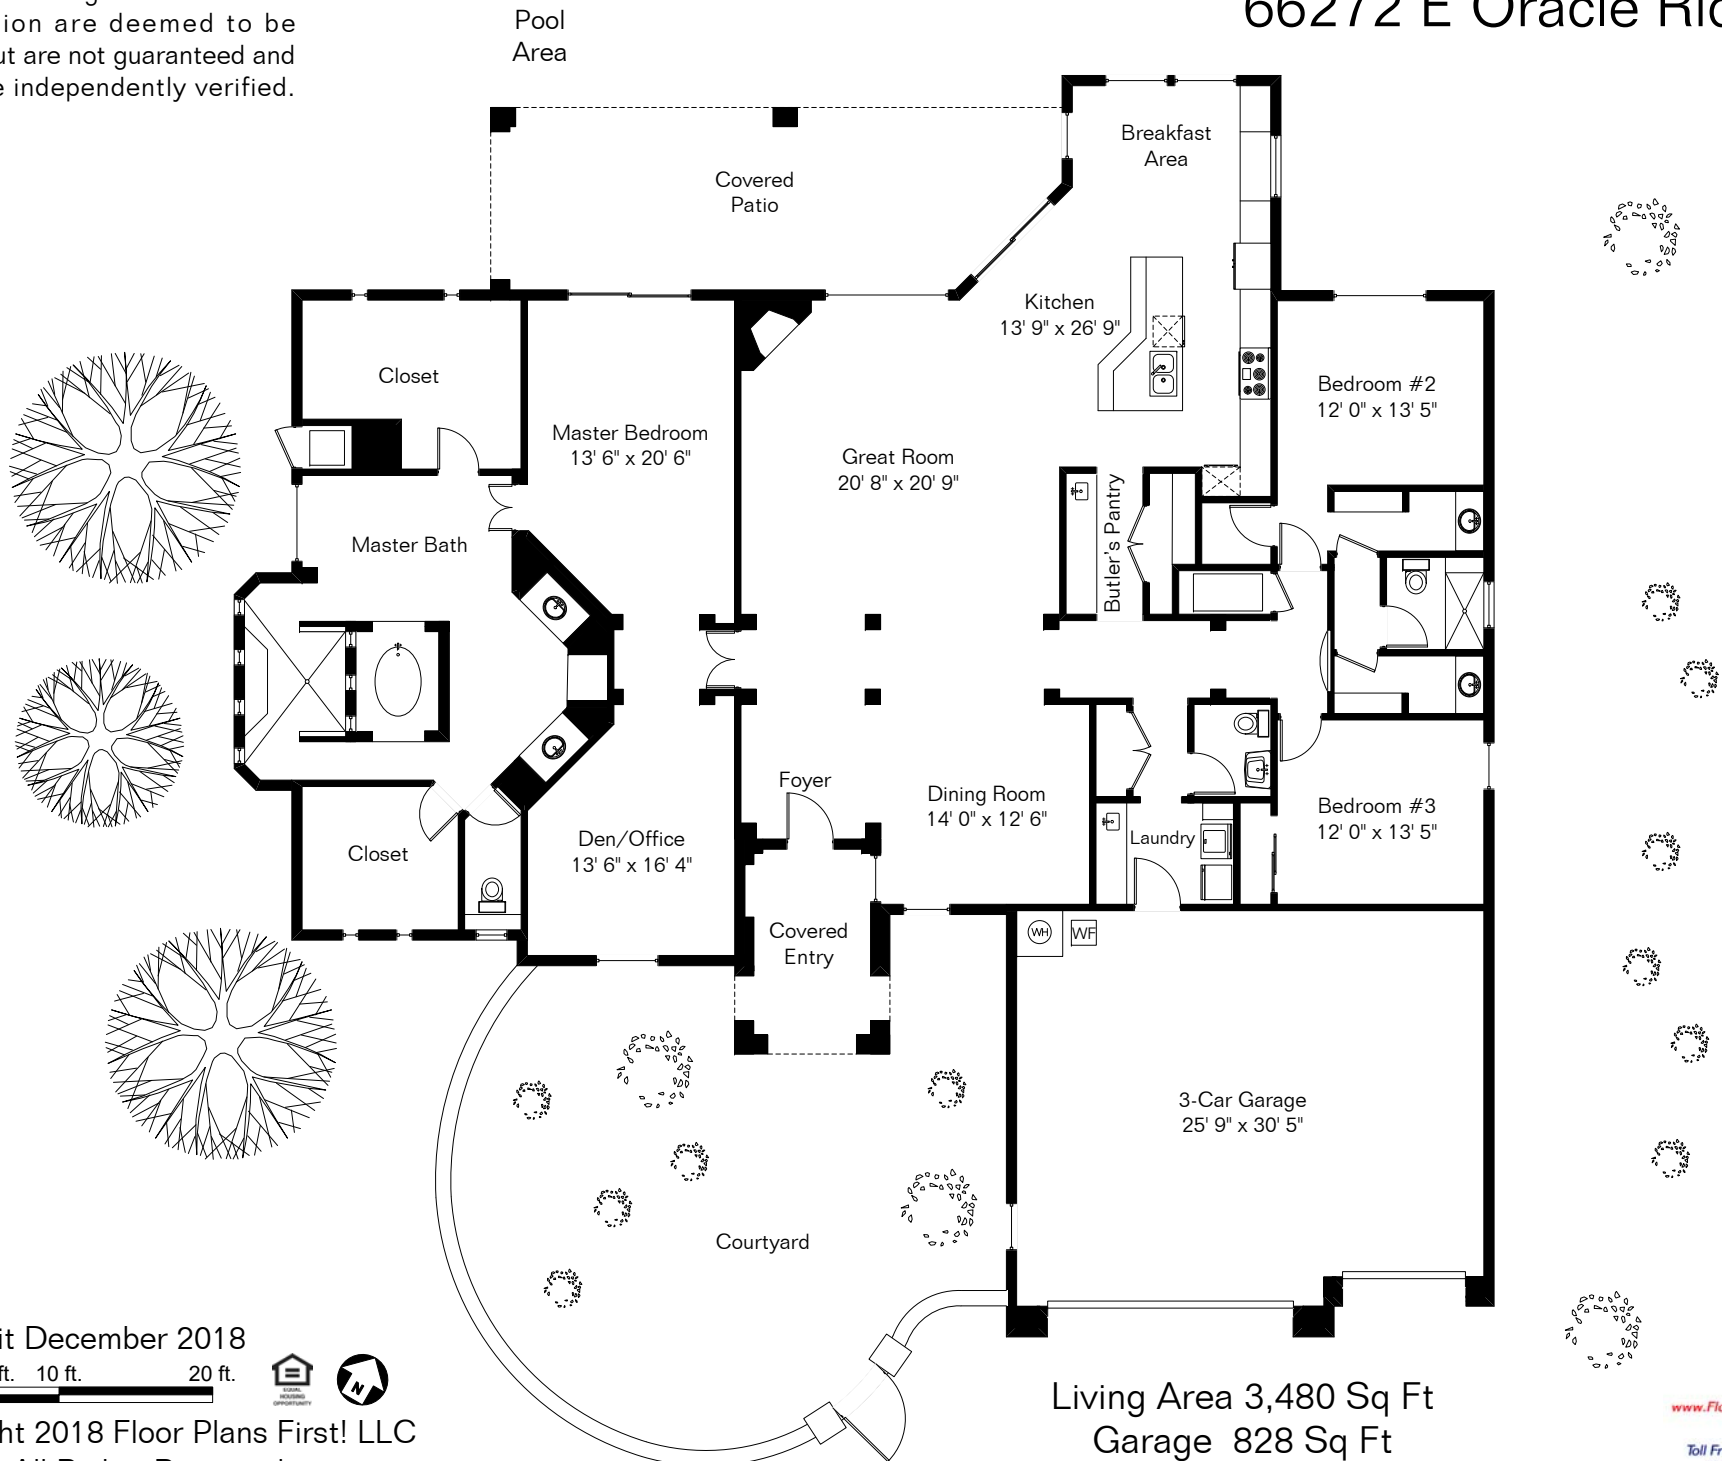

The square footages and room size information are deemed to be reliable but are not guaranteed and should be independently verified.

66272 E Oracle Ridge Rd

Site Visit December 2018

0 ft. 6 ft. 10 ft. 20 ft.

Copyright 2018 Floor Plans First! LLC
All Rights Reserved.

Living Area 3,480 Sq Ft
Garage 828 Sq Ft

www.FloorPlansFirst.com

Toll Free (877) 887-1500
Voice (520) 881-1500
Fax (520) 791-7701

Floor Plans First!
See the Floor Plan First!